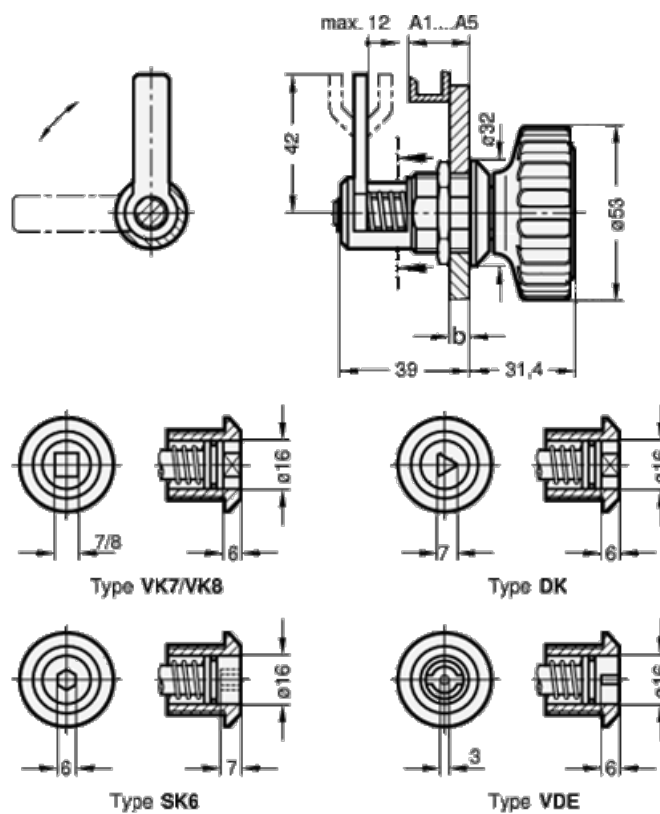

Data Sheet

Article number: 201161VK8A2

Description: E+G Door lock GN 116.1-VK8-A2
VK8 with square spindle A/F8

Measures

b max = 10
Door + frame thickness = 11-23